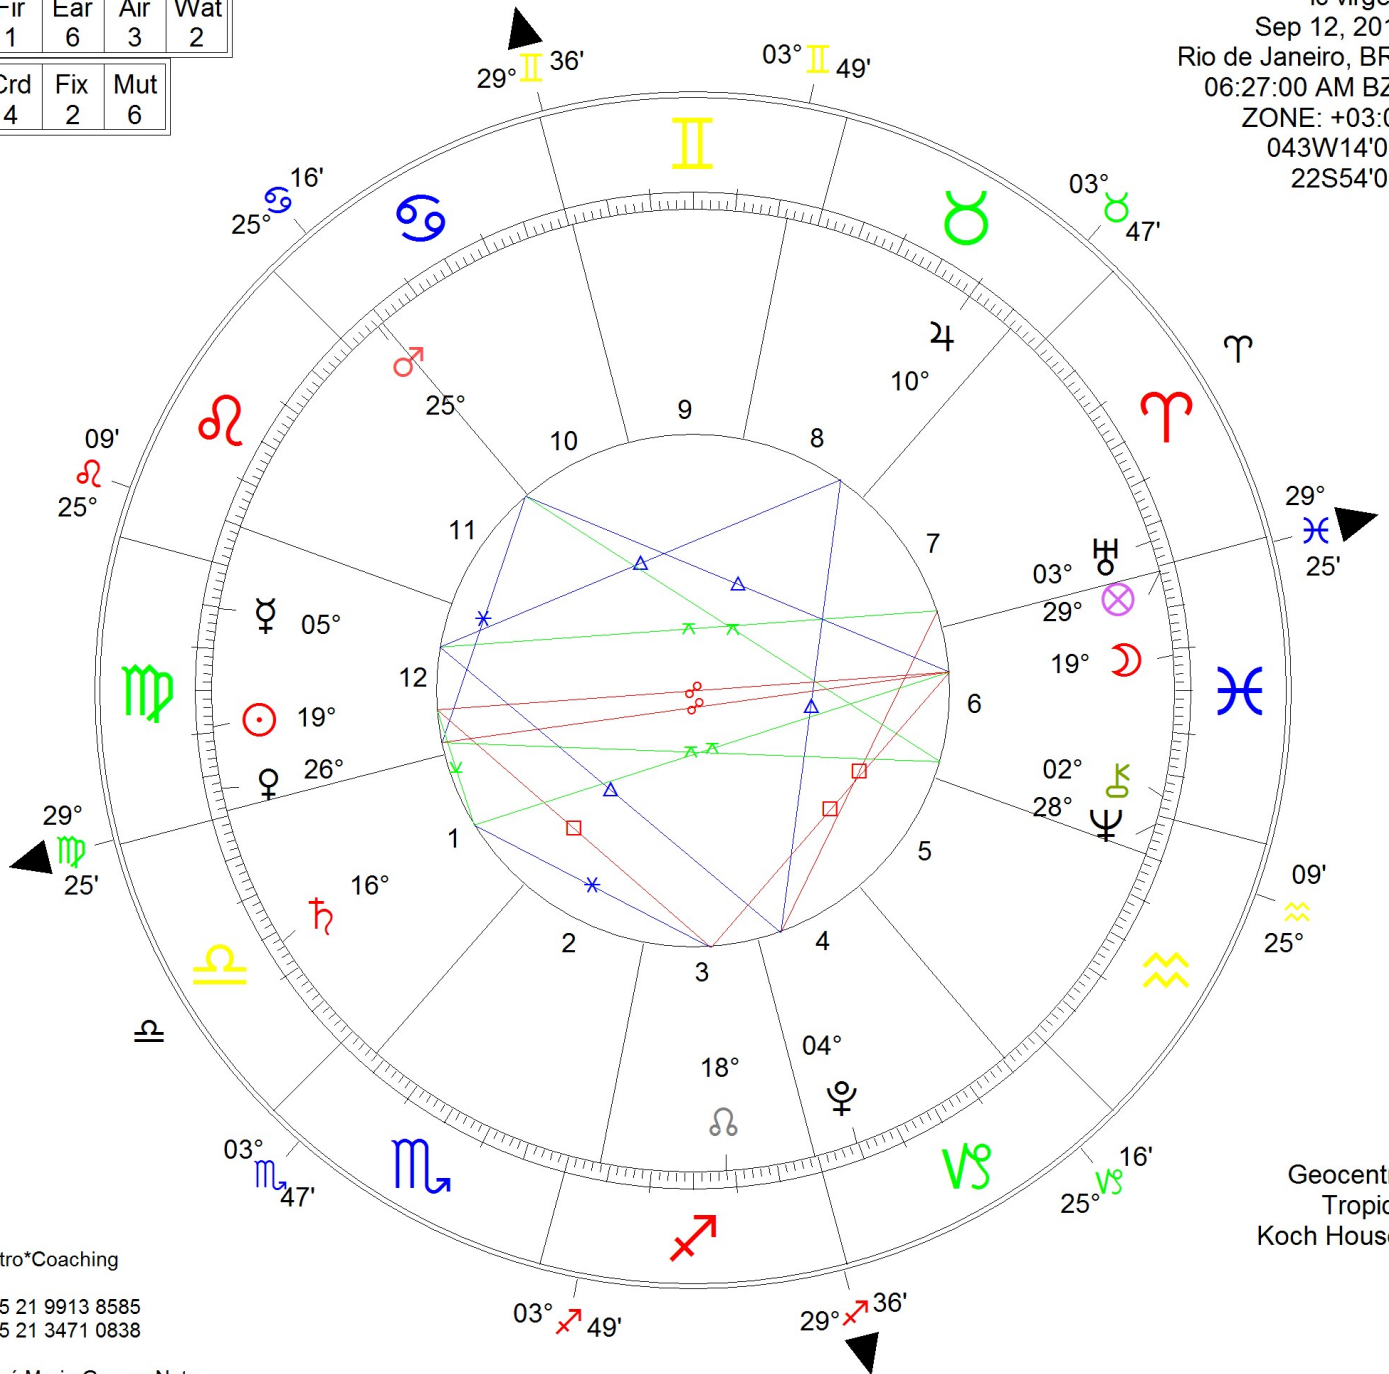

Fir	Ear	Air	Wat
1	6	3	2
Crđ	Fix	Mut	
4	2	6	

lc virgem
 Sep 12, 2011
 Rio de Janeiro, BRZ
 06:27:00 AM BZT
 ZONE: +03:00
 043W14'00"
 22S54'00"

Astro*Coaching

+55 21 9913 8585
 +55 21 3471 0838

José Maria Gomes Neto

Pl	Position	Hous	Digni
☽	19°♋17'	6th	
☾	19°♎17'	12th	
♀	05°♎11'	12th	Ruler
♁	26°♎38'	12th	Fall
♂	25°♏53'	11th	Fall
♃	10°♌04' Rx	8th	
♄	16°♌26'	1st	Exalt
♅	03°♏07' Rx	7th	
♀	28°♏59' Rx	6th	
♁	04°♏53' Rx	4th	
♂	18°♏52' Rx	3rd	
Mc	29°♈36'	10th	
Asc	29°♈25'	1st	

Julian Day: 2455816.89375
 Obliq. Eclip: +23°26'15"
 The 255th day of the year.
 LMT: 06:34:04
 UT: 09:27:00
 UT-LMT: 02:52:56
 ST: 05h58m15s
 RAMC: 089°34'
 DeltaT: 42.55"
 Planetary Hour: Moon (☽)
 1st Hour of Moon-Day
 Sunrise (aprox.): 05:57 BZT
 Sunset (aprox.): 17:42 BZT
 Adjusted Calculation Dates
 0h= Apr 21 12h= Oct 21

House	Cusps:
01	29°♈25'
02	03°♎47'
03	03°♏49'
04	29°♏36'
05	25°♏16'
06	25°♏09'
07	29°♋25'
08	03°♌47'
09	03°♈49'
10	29°♈36'
11	25°♏16'
12	25°♏09'

Aspects:			
☽♁☾	0°00'a	♁♃♄	2°48'a
♀♁♀	0°17's	☽♋♄	2°51's
☾♁♂	0°25's	☾♌♄	2°51's
☽♁♂	0°25's	♀♁♄	2°58's
♀♃♁	0°26's	♁♋♄	3°06'a
♀♋♁	0°45's	♀♁♄	3°14'a
♁♃♄	0°54's	♁♌♁	3°32's
♁♏♁	1°46's	♁♏♁	3°42'a
♀♋♁	2°04's	♀♁♃	4°54'a
♀♋♁	2°21'a	♃♁♀	5°11'a
♄♋♁	2°26'a	☽♁♂	6°36'a
♀♋♄	2°40's	☾♁♀	7°20's
♀♁♁	2°47's	☽♁♀	7°21'a